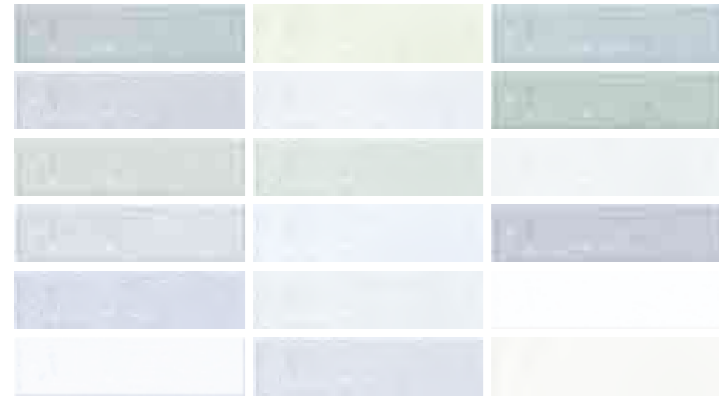

CALM

REVESTIMIENTO BRILLO · 6x25 / 2"x10"
GLOSSY WALL TILE

Calm Amalfi
6x25 / 2"x10"
(Variedad gráfica 18 tonos diferentes | Graphic variation: 18 different shades) **M170**